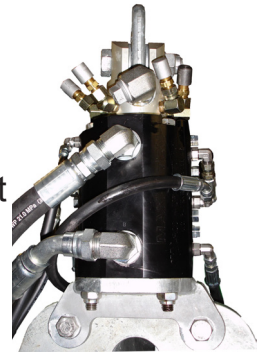

32B-2 WIDE PURETIC POWERBLOCK

32B - 2 W Powerblock

The addition of a sheave spacer makes this our largest capacity Powerblock. Holds 42 inches of compact net circumference.

Hydraulic Motor:

32B Wide Powerblock is available with 2 different sizes of 2 speed motors. Haul at high speed or maximum torque.

All hydraulic motors are now marinated for longer service life.

Powergrip:

The yoke mounted Powergrip helps keep the net square when hauling, increasing traction and control of the net in rough weather.

Powergrip tire assemblies have galvanized rims for long service life in a saltwater environment and are available in a number of different styles, heights and widths to customize the grip based on your net size and fishery.

Optional Powertilt option moves the block from side to side for total control over the hauling of the net.

Bolt in Cleated Sheave:

4 different styles of cleats are available to customize your powerblock. Rubber, Aluminum, Low Profile Polyurethane or High Profile Polyurethane.