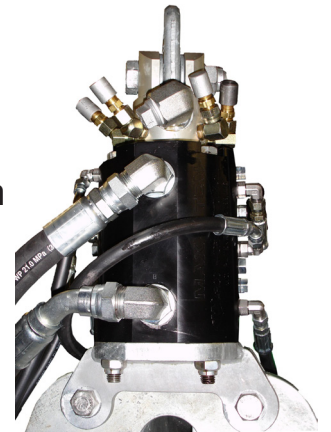

# POWERGRIP & HYDRAULIC SWIVEL RETROFITS

## Powergrips:

MARCO Powergrips are available as an addition to most models of MARCO Powerblocks and have been retrofitted on a number of different brands and sizes of Powerblocks.

The yoke mounted Powergrip helps keep the net square when hauling, increasing traction and control of the net in rough weather.

## Hydraulic Swivel:

Rotate your Powerblock 360 degrees. The load bearing hydraulic swivel option allows the powerblock to easily haul port or starboard without binding the hydraulic hoses.

| Model                                      | Weight LBS | Additional Height Inches |
|--|------------|--------------------------|
| Addition of MARCO B9926 Powergrip          | 160        | N/A                      |
| Addition of MARCO B9926 Powergrip & Swivel | 275        | 8                        |
| Addition of MARCO B9928 Powergrip          | 190        | 10                       |
| Addition of MARCO B9928 Powergrip & Swivel | 280        | 29                       |