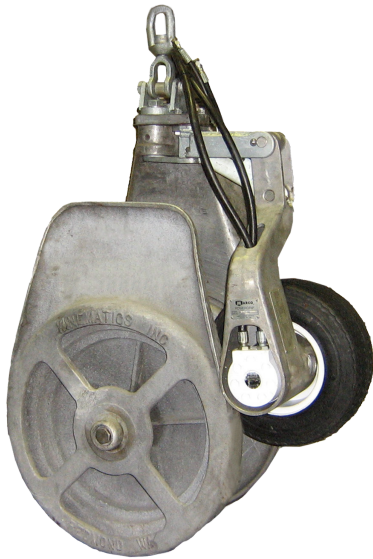

# POWERGRIP & HYDRAULIC SWIVEL RETROFITS

## Powergrips:

MARCO Powergrips are available as an addition to most models of MARCO Powerblocks and have been retrofitted on a number of different brands and sizes of Powerblocks.

The yoke mounted Powergrip helps keep the net square when hauling, increasing traction and control of the net in rough weather.

## Hydraulic Swivel:

Rotate your Powerblock 360 degrees. The load bearing hydraulic swivel option allows the powerblock to easily haul port or starboard without binding the hydraulic hoses.

| Model                                      | Weight LBS | Additional Height Inches |
|--|------------|--------------------------|
| Addition of MARCO B9926 Powergrip          | 160        | N/A                      |
| Addition of MARCO B9926 Powergrip & Swivel | 275        | 8                        |
| Addition of MARCO B9928 Powergrip          | 190        | 10                       |
| Addition of MARCO B9928 Powergrip & Swivel | 280        | 29                       |