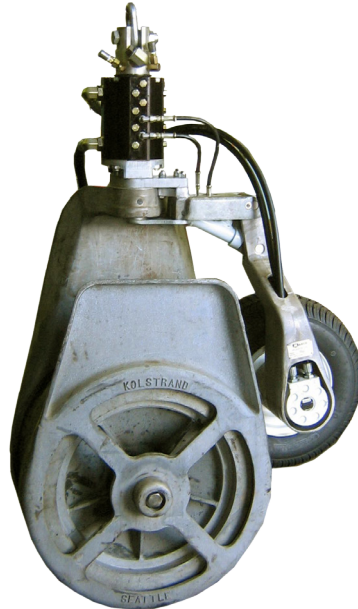

# POWERGRIP & HYDRAULIC SWIVEL RETROFITS

## Powergrips:

MARCO Powergrips are available as an addition to most models of MARCO Powerblocks and have been retrofitted on a number of different brands and sizes of Powerblocks.

The yoke mounted Powergrip helps keep the net square when hauling, increasing traction and control of the net in rough weather.

## Hydraulic Swivel:

Rotate your Powerblock 360 degrees. The load bearing hydraulic swivel option allows the powerblock to easily haul port or starboard without binding the hydraulic hoses.

| Model                                      | Weight LBS | Additional Height Inches |
|--|------------|--------------------------|
| Addition of MARCO B9926 Powergrip          | 160        | N/A                      |
| Addition of MARCO B9926 Powergrip & Swivel | 275        | 8                        |
| Addition of MARCO B9928 Powergrip          | 190        | 10                       |
| Addition of MARCO B9928 Powergrip & Swivel | 280        | 29                       |